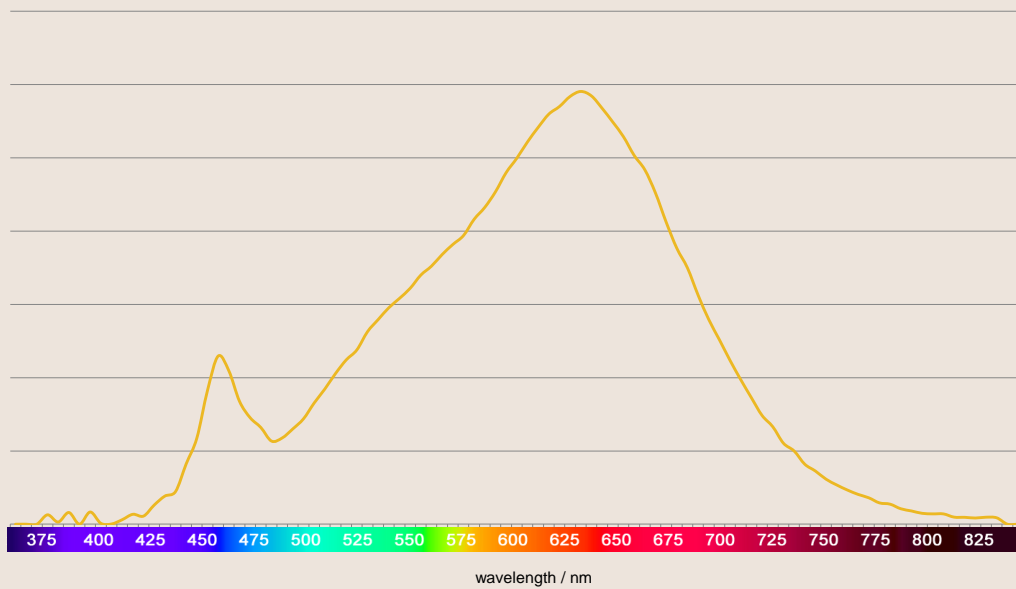

ELECTRICAL CHARACTERISTICS

Energy Consumption	12.5 W		
Rated Wattage	12.5 W		
Operating Frequency	50/60 Hz		
Supply Voltage	230-240 V AC		
	<i>Non-Dimmable</i>	<i>Dimmable</i>	<i>Double-Click</i>
Power Factor	0.5	0.7	0.5
Input Current (measured value)	98 mA	72 mA	100 mA
Input Current (calculated value)	54 mA	54 mA	54 mA
Inrush Current	5.8 A	7.0 A	5.6 A

DIMENSIONS

Height	125 mm
Diameter	68 mm
Weight	180 g

GRAPHICS

SPECTRAL POWER DISTRIBUTION OF LEDON 12.5W A66

Find here a list with compatible dimmers: <http://www.ledon-lamp.com/en/dimmer>

Data subject to change
Last updated on: 23.07.2015