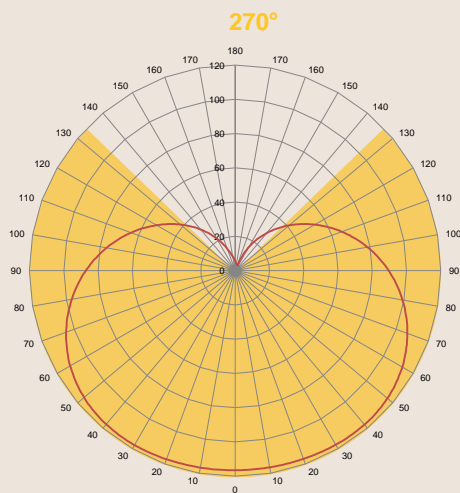

LED Lamp A66 12.5W E27

LEDON's A66 lamp provides best light quality and produces with 1050 lumens a high brightness level. This lamp has a broad 270° light distribution angle and best-in-class color rendering of Ra 90. The efficient 12.5 W LED lamp from LEDON, which has an energy class A+ rating, represents a more than capable replacement for its incandescent counterparts up to 100 W.

GENERAL CHARACTERISTICS

Shape	A66
Cap - Base	E27
Finish	Matt
Energy Efficiency Class	A+
Lamp Materials	Plastic / Metal
Lifetime (hours)	25 000 h
Lifetime (years)	25 (burning time Ø 2.7 h per day)
Rated Lifetime	25 000 h
Switching Cycles	100 000
Start Time from 0% to 100%	< 0.5 s
Tc (max)	90 °C
Mercury Content	0.0 mg
Lamp Recycling	Yes - please consider the local regulations
Guarantee	5 years

LIGHT CHARACTERISTICS

Nominal Luminous Flux	1050 lm
Rated Luminous Flux	1055 lm
Color	Warm White
Color Temperature	2700 K
Color Rendering Index	90
Lamp Efficacy	84 lm/W
Lumen Maintenance Factor (at end of nominal lifetime)	70 %
Beam Angle	270°
Color Consistency	< 6 Step MacAdam Ellipse
Incandescent wattage equivalent suggested by LEDON	100 W
Wattage Equivalent *	75 W
Flicker Percent	< 3 %

DIMENSIONS

Height	125 mm
Diameter	68 mm
Weight	180 g

GRAPHICS

SPECTRAL POWER DISTRIBUTION OF LEDON 12.5W A66

Find here a list with compatible dimmers: <http://www.ledon-lamp.com/en/dimmer>

Data subject to change
Last updated on: 23.07.2015