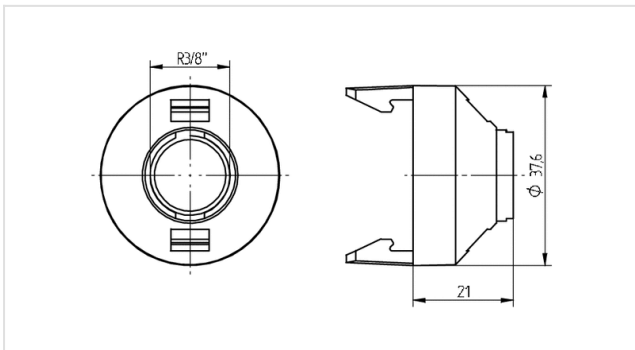

Technik für Licht
Komponenten · Optik · Automation

22.917.-025

Incandescent Lampholders
Accessories: E27, E26

Color:	weiß
FC:	50
Part no.:	22.917.-025.50

Description

- Anti-rotation slots on outside

Product name:	Snap on insulating cap: 37.6 mm dia.
Color:	black
neue Eigenschaft 5:	Thread R3/8"
Material:	Housing: PA
Weight:	5
Accessories:	E27
Pkg.:	500