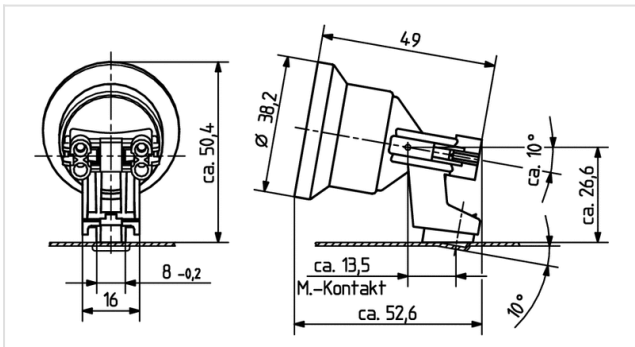

## 22.329.4005

Incandescent Lampholders  
E27 Molded Lampholders

**Color:** weiß  
**FC:** 50  
**Part no.:** 22.329.4005.50

### Description

- for self-tapping screws with thread ISO 1478 - ST3.5
- Strip length: Wires  $\varnothing$  0.5-1: 8 mm / Wires  $\varnothing$  1.5-2.5: 10 mm

<b>Product name:</b>	Lampholder E27
<b>LED type:</b>	E27
<b>Color:</b>	white
<b>Mounting method 1:</b>	Screw mount
<b>Material:</b>	Housing: PET
<b>Weight:</b>	13
<b>Pkg.:</b>	250