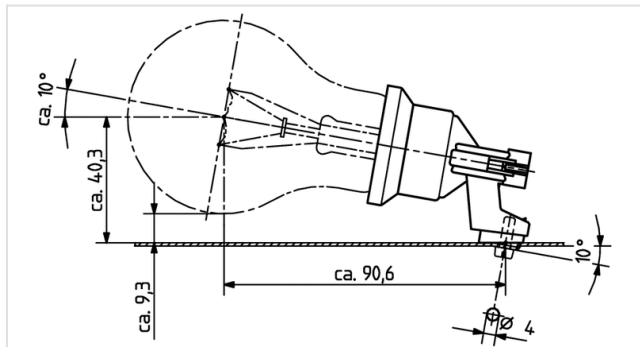

## 22.329.4005

Incandescent Lampholders  
E27 Molded Lampholders

**Color:** weiß  
**FC:** 50  
**Part no.:** 22.329.4005.50

### Description

- for self-tapping screws with thread ISO 1478 - ST3.5
- Strip length: Wires  $\varnothing$  0.5-1: 8 mm / Wires  $\varnothing$  1.5-2.5: 10 mm

<b>Product name:</b>	Lampholder E27
<b>LED type:</b>	E27
<b>Color:</b>	white
<b>Mounting method 1:</b>	Screw mount
<b>Material:</b>	Housing: PET
<b>Weight:</b>	13
<b>Pkg.:</b>	250